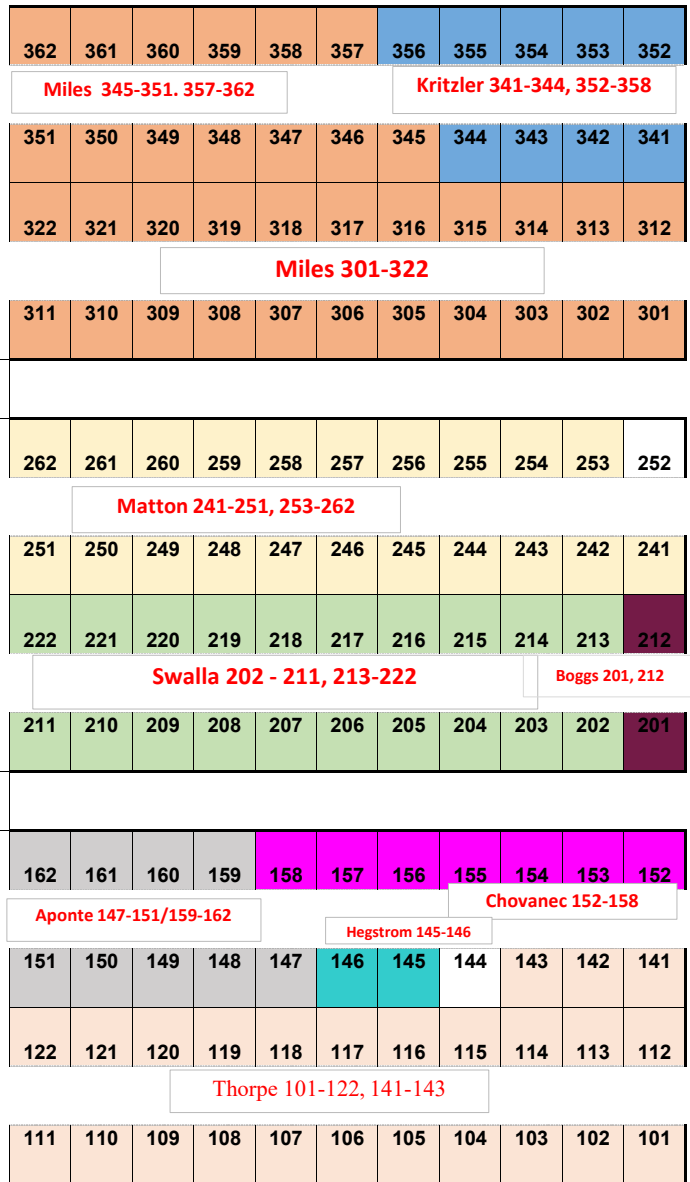

BARN 3

BARN 2

BARN 2

BARN 1

EACH BARN 1, 2 AND 3 CONTAINS 80 STALLS

TOTAL STALLS IN BARNs 1, 2 AND 3 IS 240

TO INDOOR ARENA A