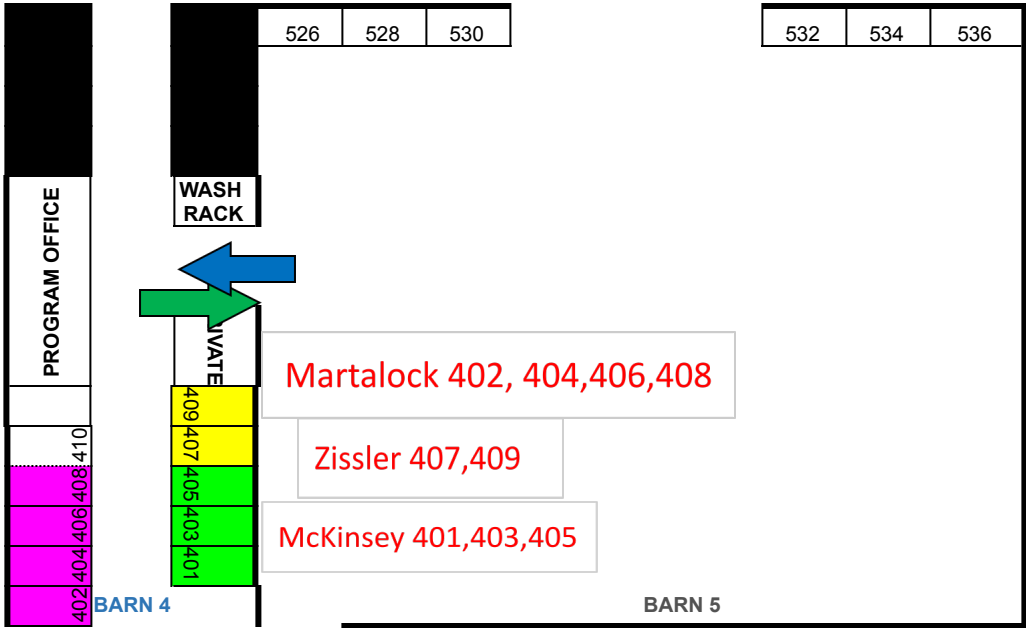

BARN 4 CONTAINS 10 TOTAL STALLS & BARN 5 CONTAINS 6 TOTAL STALLS

DRIVEWAY TO ALL ARENAS & OTHER BARNs

Loading & Unloading